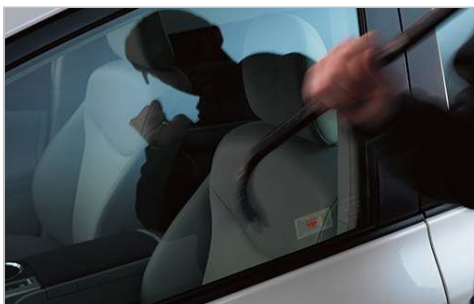

Universal Tablet Holder

\$111.74

The Universal tablet holder is compatible with virtually all multimedia devices. It holds your tablet, phone, music, or video player in place. The Universal tablet holder is intended for passengers only. Drivers should always be sure to obey traffic regulations and maintain awareness of road traffic conditions at all times.

Cargo Net

\$72.35

Security System

\$266.48

- Designed to integrate with the keyless entry system—no need for an additional remote
- Remote arming and disarming
- Automatic rearming and relocking
- Rolling code technology changes the remote code, helping prevent code theft
- Includes glass breakage sensor (GBS)
- Highly sensitive microphone detects the specific sound frequency of striking on glass or glass breakage
- Sounds alarm and disarms starter if a window is broken
- Sounds a warn-away alarm if object striking a window is detected