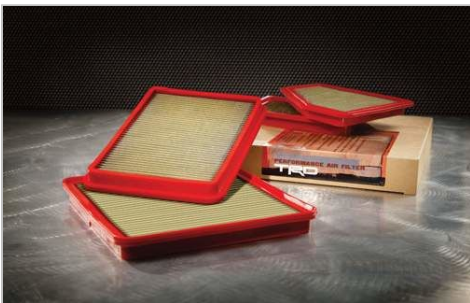

TRD Performance Air Filter

$102.35

Pre-oiled and ready to install. Washable and reusable. This exact drop-in replacement filter will last the life of the vehicle, provide unrivalled engine protection and increase air flow.