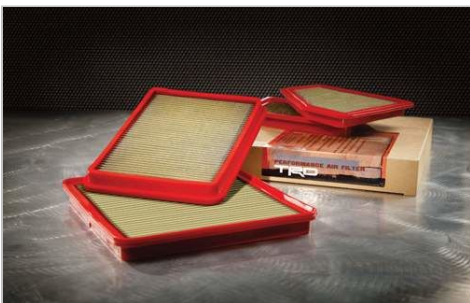

TRD Performance Air Filter

$102.35

Pre-oiled and ready to install. Washable and reusable. This exact drop-in replacement filter will last the life of the vehicle, provide unrivalled engine protection and increase air flow.