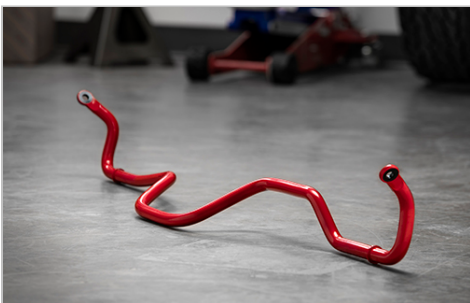

TRD Sway Bar - Front

$261.77

Engineered by TRD to enhance the vehicle's handling characteristics, the sway bars provide a flatter, more stable cornering stance, reducing front wheel slip and limiting body roll without adding harshness to the ride. Constructed of high-quality alloy steel, the sway bars feature a gloss red powder coat finish that resists corrosion and protects against road damage, while providing a striking visual enhancement to the underbody of the vehicle.