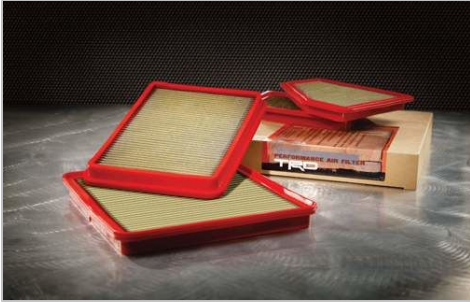

TRD Performance Air Filter

$102.35

Pre-oiled and ready to install. Washable and reusable. This exact drop-in replacement filter will last the life of the vehicle, provide unrivalled engine protection and increase air flow.